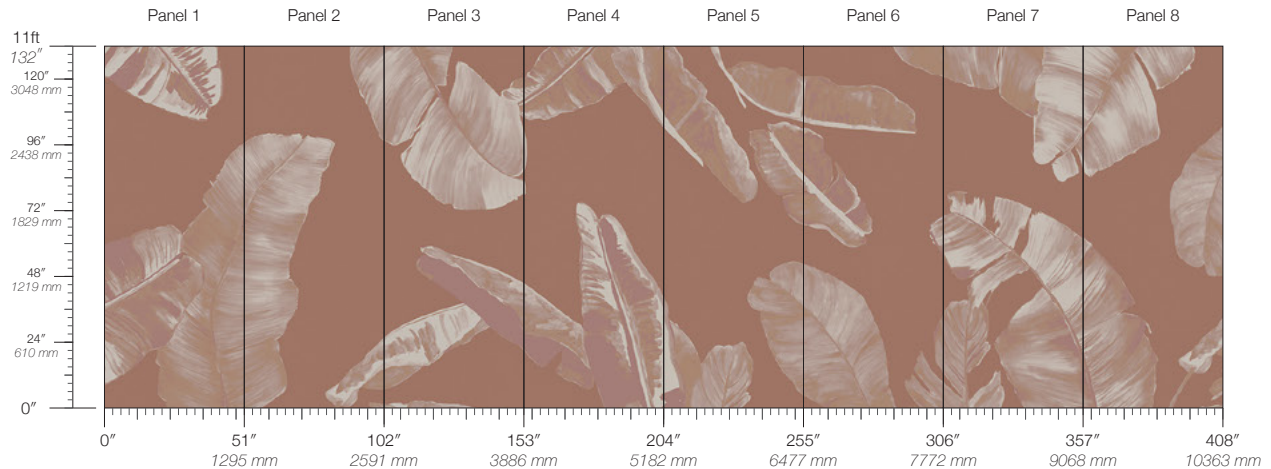

Paradiso Meridian

Suitable for residential and commercial projects

COLOR
Meridian

ITEM
3804

CONTENT
Type II PVC-Free

PANEL WIDTH
51" / 1295 mm trimmed

PANEL HEIGHT
132" / 3353 mm standard

REPEAT
Non-repeating

STOCK
Made to order

LEAD TIME
4 weeks to print

MINIMUM
1 panel

PRICE
Available upon request

ORIGIN
USA

DETAILS
Custom options available

MAINTENANCE
Water-based cleanser

ENVIRONMENTAL
Recycled Content
Phthalate Free
Low VOC
HPD Available

SPECS
Polyester/Natural Fiber face
Fabric backing
14 oz per linear yard
435.2 g per linear meter
Dappled surface texture

TESTING
(US) ASTM E84 Adhered Class A
CCC-W-408D Type II
W-101 Type II Class A
ASTM E96 Procedure B - 66 Perms

CONTACT
sales@calicowallpaper.com
+1 718 243 1705
57 Lispernard Street
New York, NY 10013 USA

DISCLAIMER
Refer to our website to see the full mural artwork. Reference the physical sample for color and texture. Panel maps represent mural artwork only.